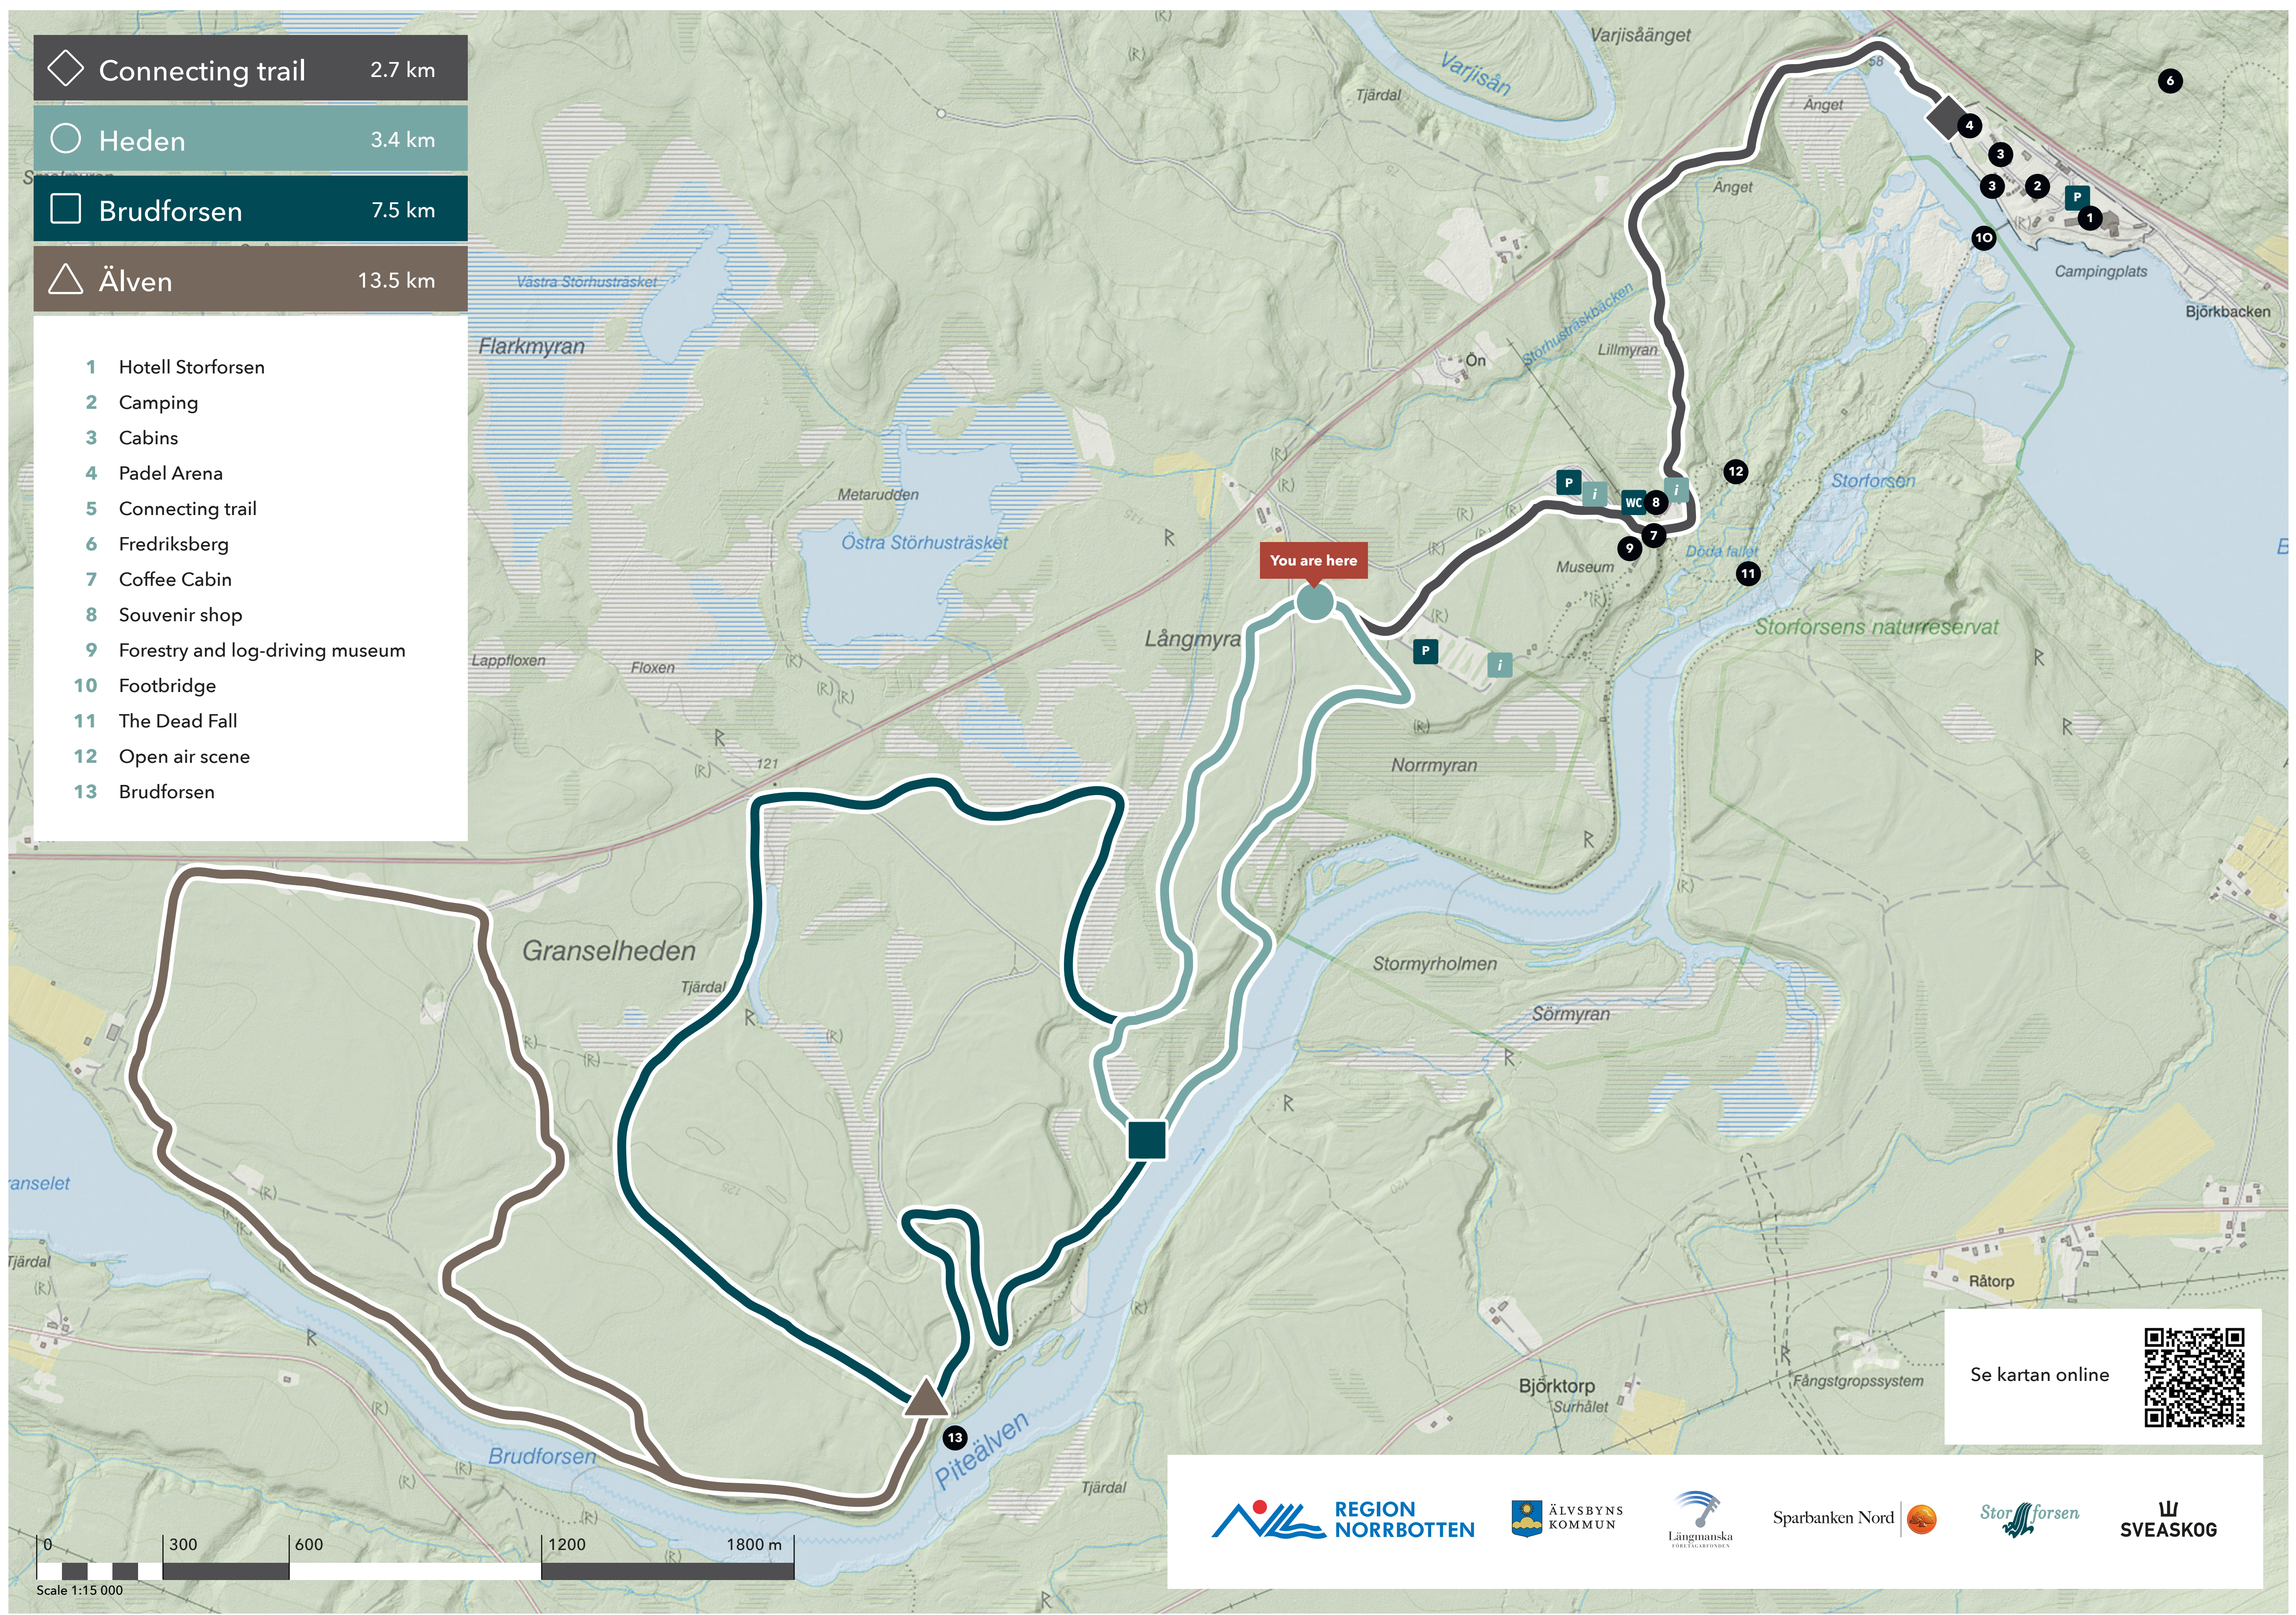

◇ Connecting trail	2.7 km
○ Heden	3.4 km
□ Brudforsen	7.5 km
△ Älven	13.5 km

- 1 Hotell Storforsen
- 2 Camping
- 3 Cabins
- 4 Padel Arena
- 5 Connecting trail
- 6 Fredriksberg
- 7 Coffee Cabin
- 8 Souvenir shop
- 9 Forestry and log-driving museum
- 10 Footbridge
- 11 The Dead Fall
- 12 Open air scene
- 13 Brudforsen

Se kartan online